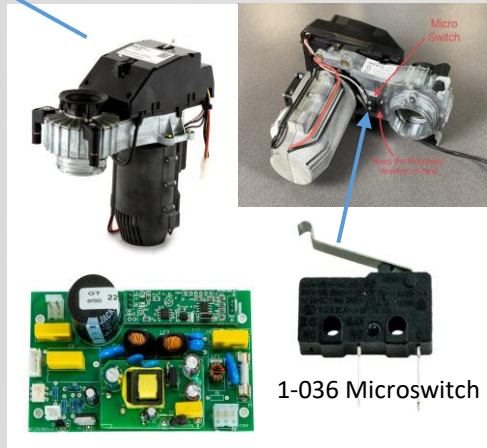

etzMAX (plusW-Variante)

1-024 Hopper 200g w/ lid

1-006 BIG W-black (without 1-033)

1-041 Lock Frame

EJ-P etzJET plus

1-036 Microswitch

1-058 etzJET Powerboard

 Inside/Not visible
 Outside/Visible